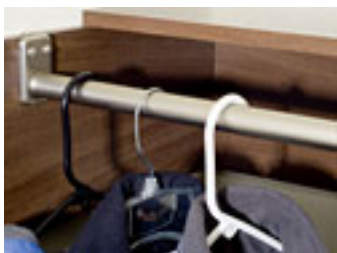

STA-84-0223

Stanley V7052 48in.-72in. Adjustable Closet Rod - 1" (25mm) Diameter (Satin Nickel)

List Price: $17.29

Your Price: $16.38